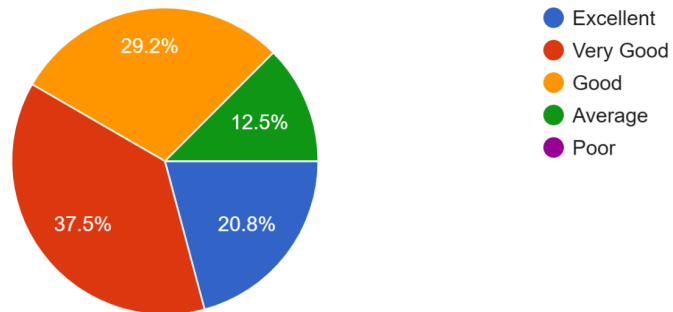

How do you rate the learning experience in terms of their relevance to the real life application?

24 responses