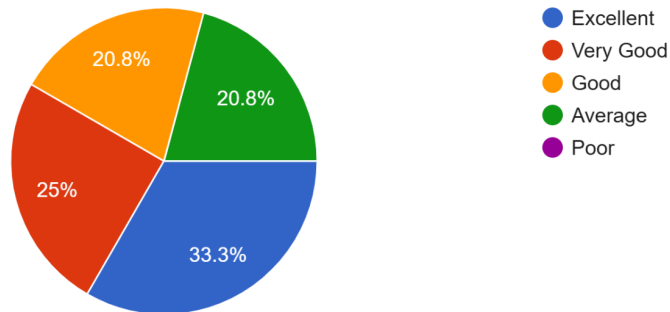

How do you rate available Infrastructure and facilities available for students in the college ?

24 responses