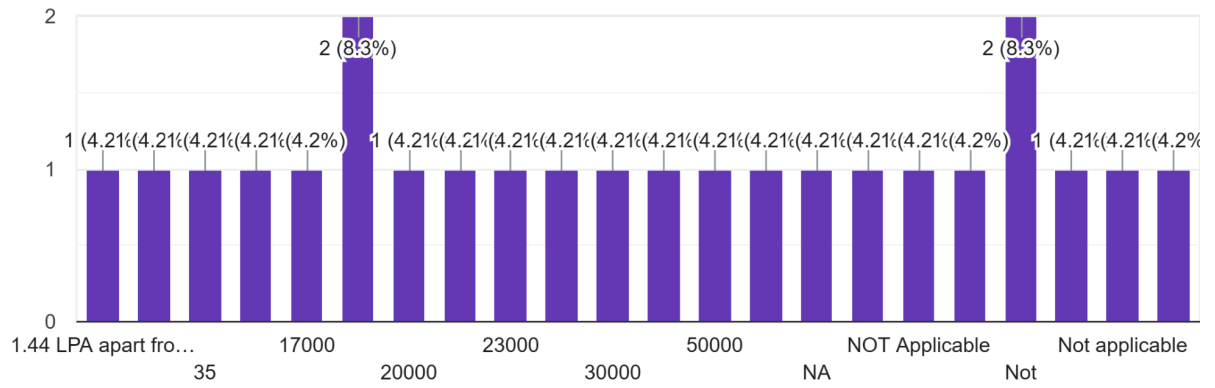

if on job please mention Salary. if not please mention NOT Applicable

24 responses