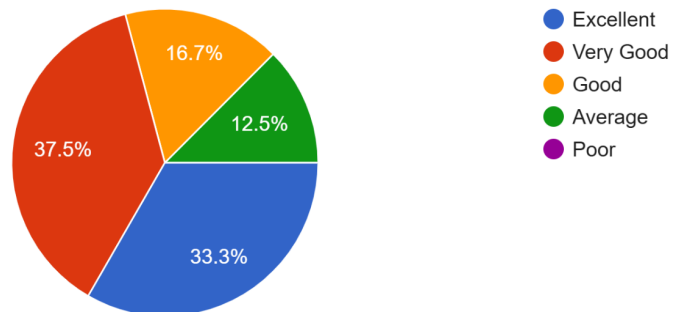

How do you rate the social work courses that you have learnt in relation to your current job?

24 responses