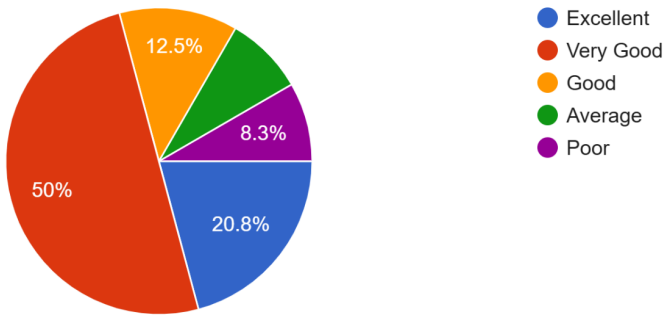

Availability of Teaching, leaning Tools, facilities like LCD projector, computer lab, internet in the institution.

24 responses

How do you rate the learning experience in terms of their relevance to the real life application?