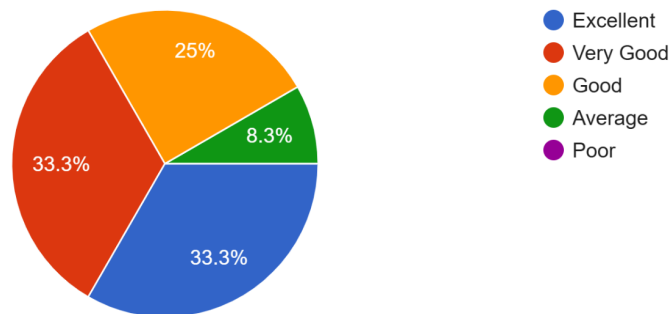

College environment

24 responses