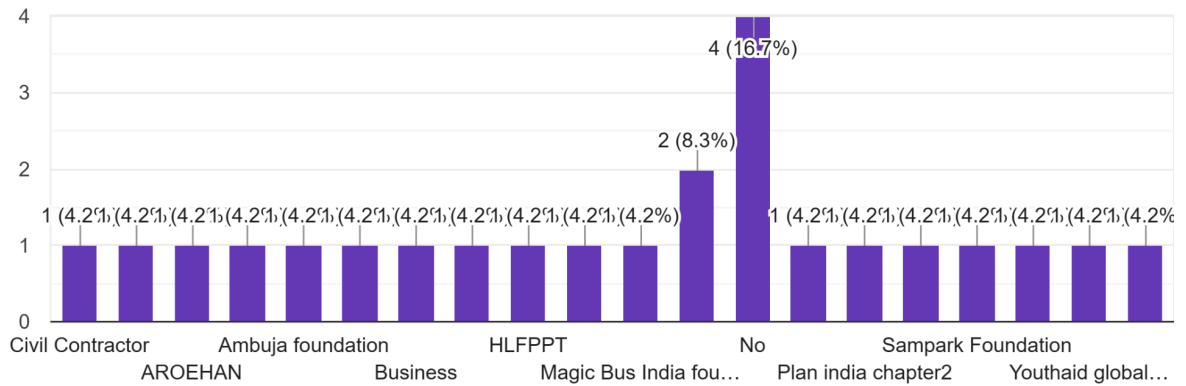

year of passing Degree of UG/ PG from SRM College .

24 responses

are you on job in current situation?

24 responses

name of the current working agency / office/ company if on job. if no please mention NO

24 responses