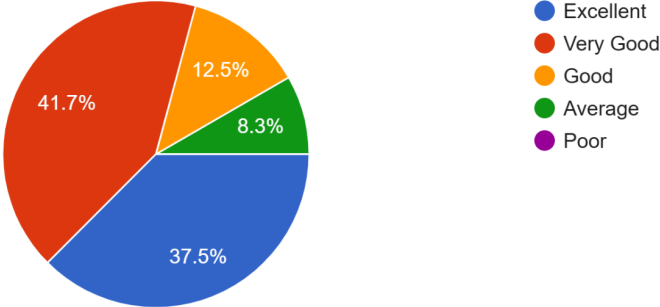

How do you rate developmental activities organized by the SRM COLLEGE OF SOCIAL WORK for your overall development during your college days ?

24 responses