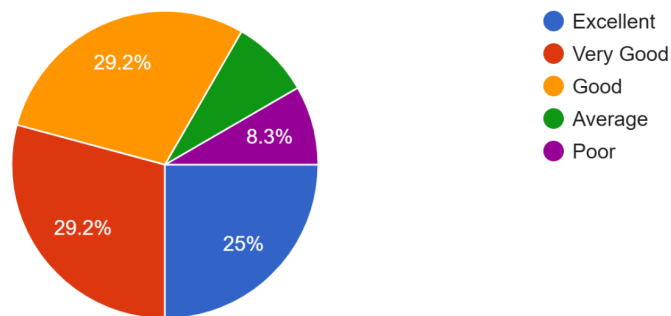

how do you rate your alumni association activities and functioning?

24 responses