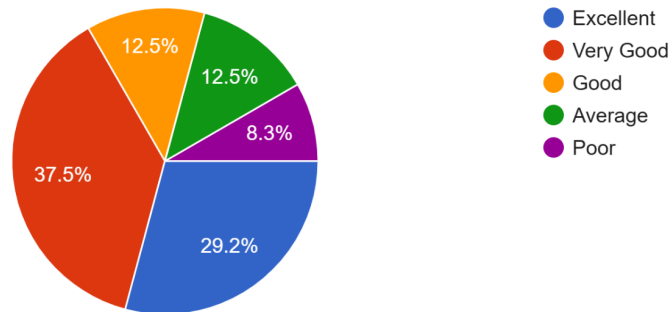

Availability of Teaching, leaning Tools, facilities like LCD projector, computer lab, internet in the institution.

24 responses

How do you rate the learning experience in terms of their relevance to the real life application?

24 responses

How do you rate the social work courses that you have learnt in relation to your current job?

24 responses

How do you rate your alumni association/network of your old friends?

24 responses

how do you rate your alumni association activities and functioning?