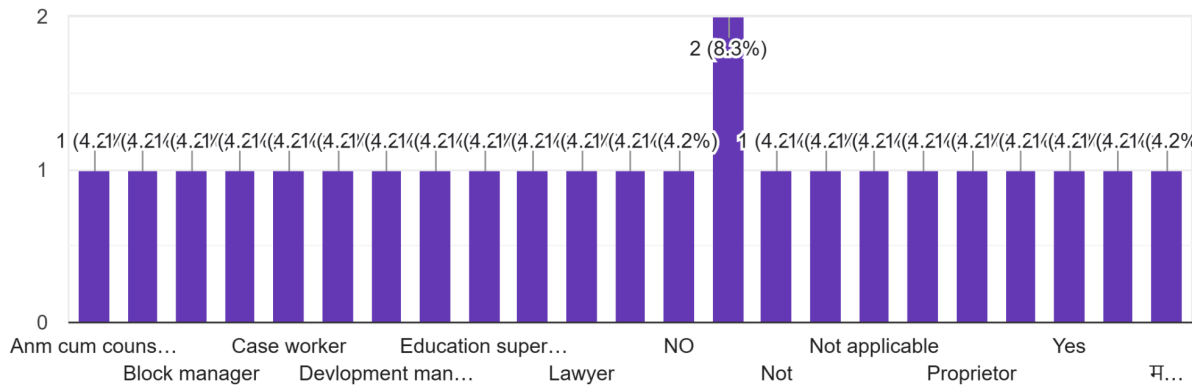

if you are on job please mention your Designation. if not please mention no or not applicable

24 responses