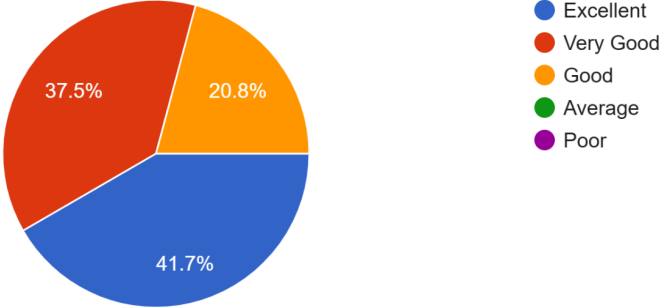

How do you rate Admission procedure of college ?

24 responses